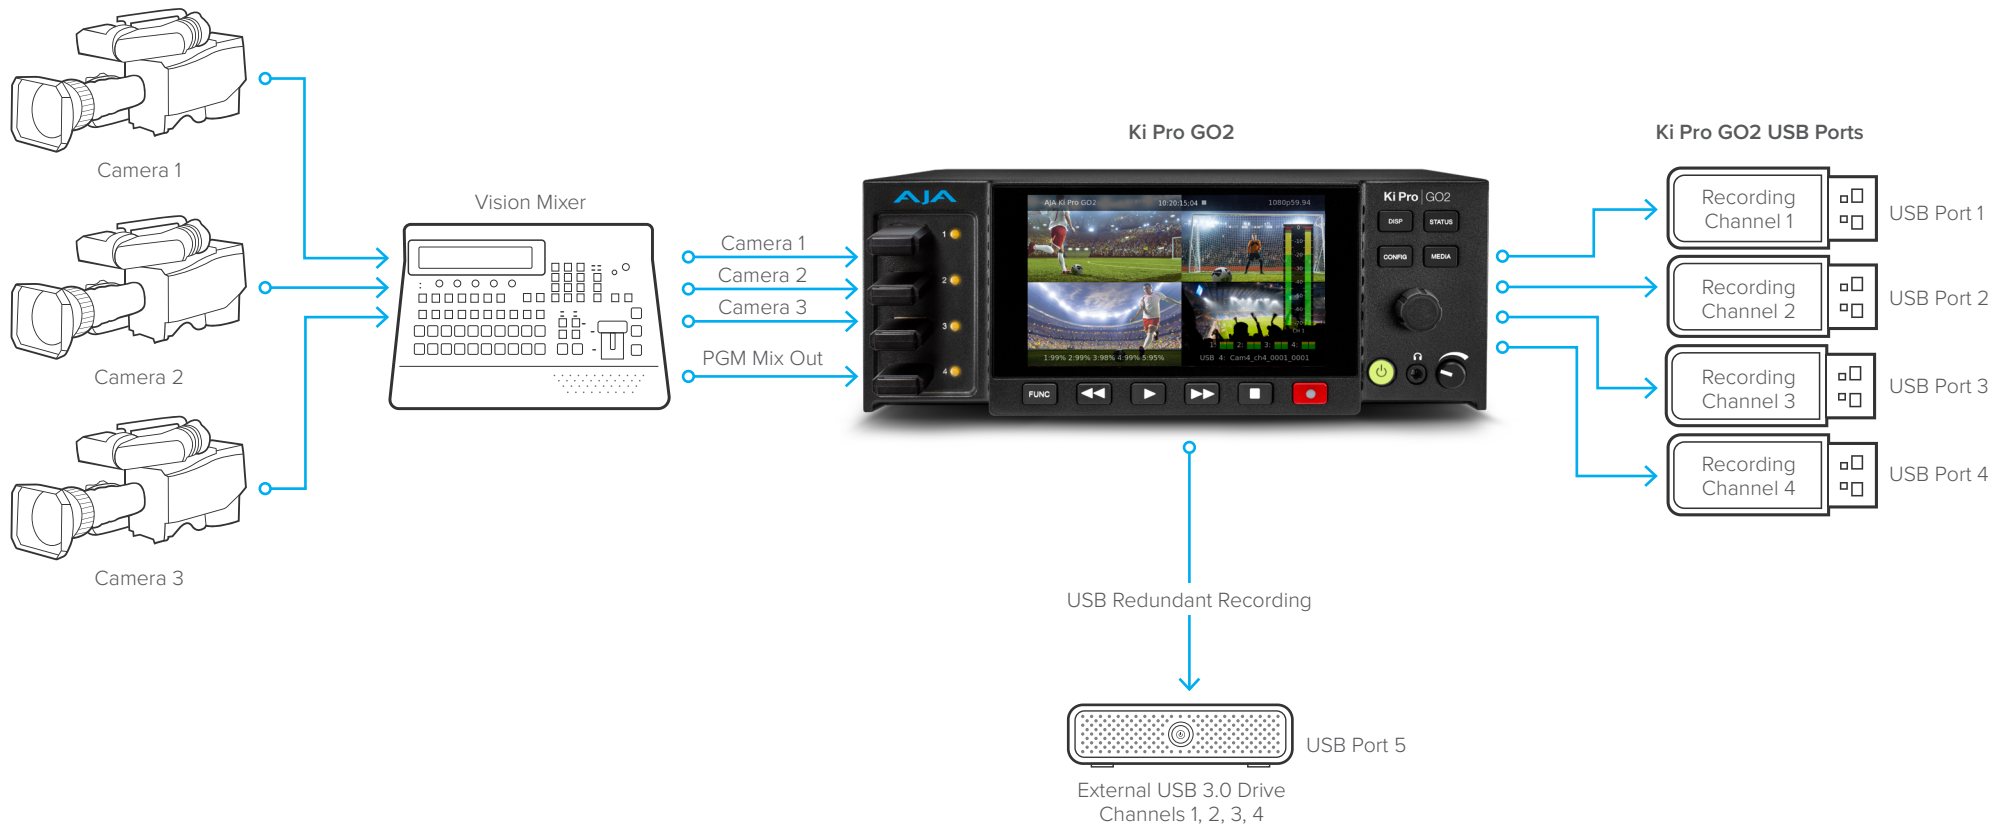

Ki Pro® | GO2

USB Recording Mapping: Three Cameras, One PGM Primary and Backup Recordings